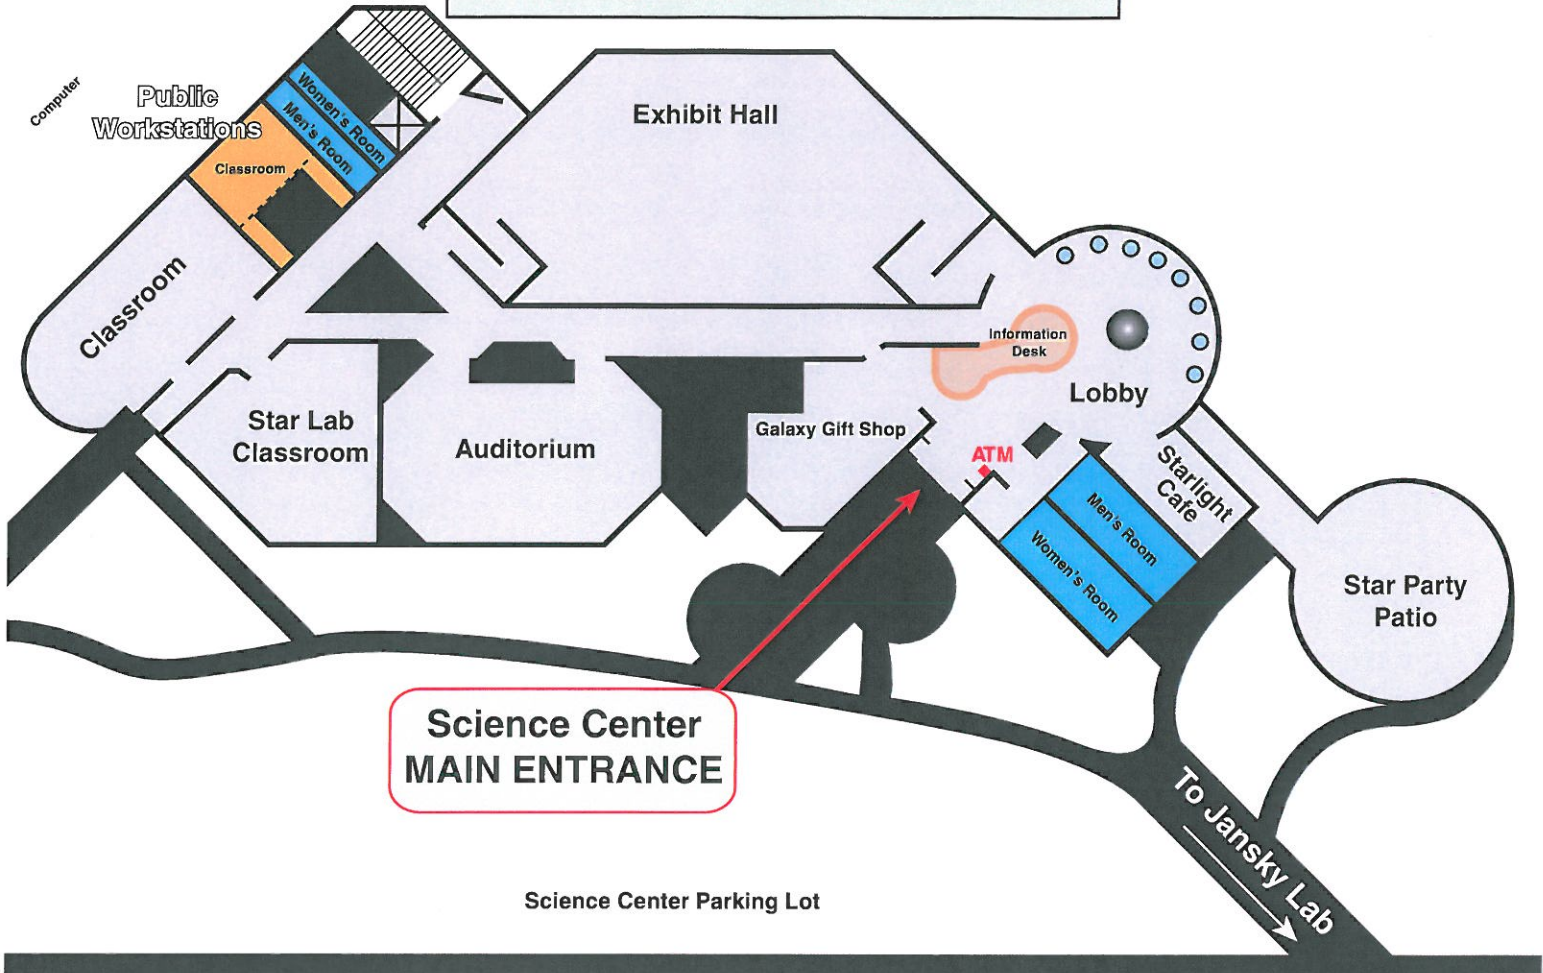

NRAO Green Bank Site Map

Jansky Lab
Parking Lot

To Telescopes

Jansky Lab

Jansky Lab

- Talks
- Posters
- Public Work Stations
- Bathrooms

Entrance

Entrance

Parking

Ewen-Purcell
Horn

Bunk House

Bunk House and
Residence Hall Parking

Entrance

Residence Hall

Residence Hall

- Rooms and Apartments
- Cafeteria
- Reception (2nd floor)
- Exercise Room (basement)
- Games Room (basement)
- Laundry Facilities (basement)

Science Center Parking Lot

Science Center

- Public Work Stations
- Cafe & Gift Shop
- Bathrooms
- ATM

Entrance

Reber
Telescope

Science Center

Jansky Antenna

North To Durbin
& Observatory Housing

28
92

NRAO Main Entrance

Green Bank Science Center

**Science Center
MAIN ENTRANCE**

Science Center Parking Lot

**Jansky Lab
MAIN ENTRANCE**

Jansky Lab Parking Lot