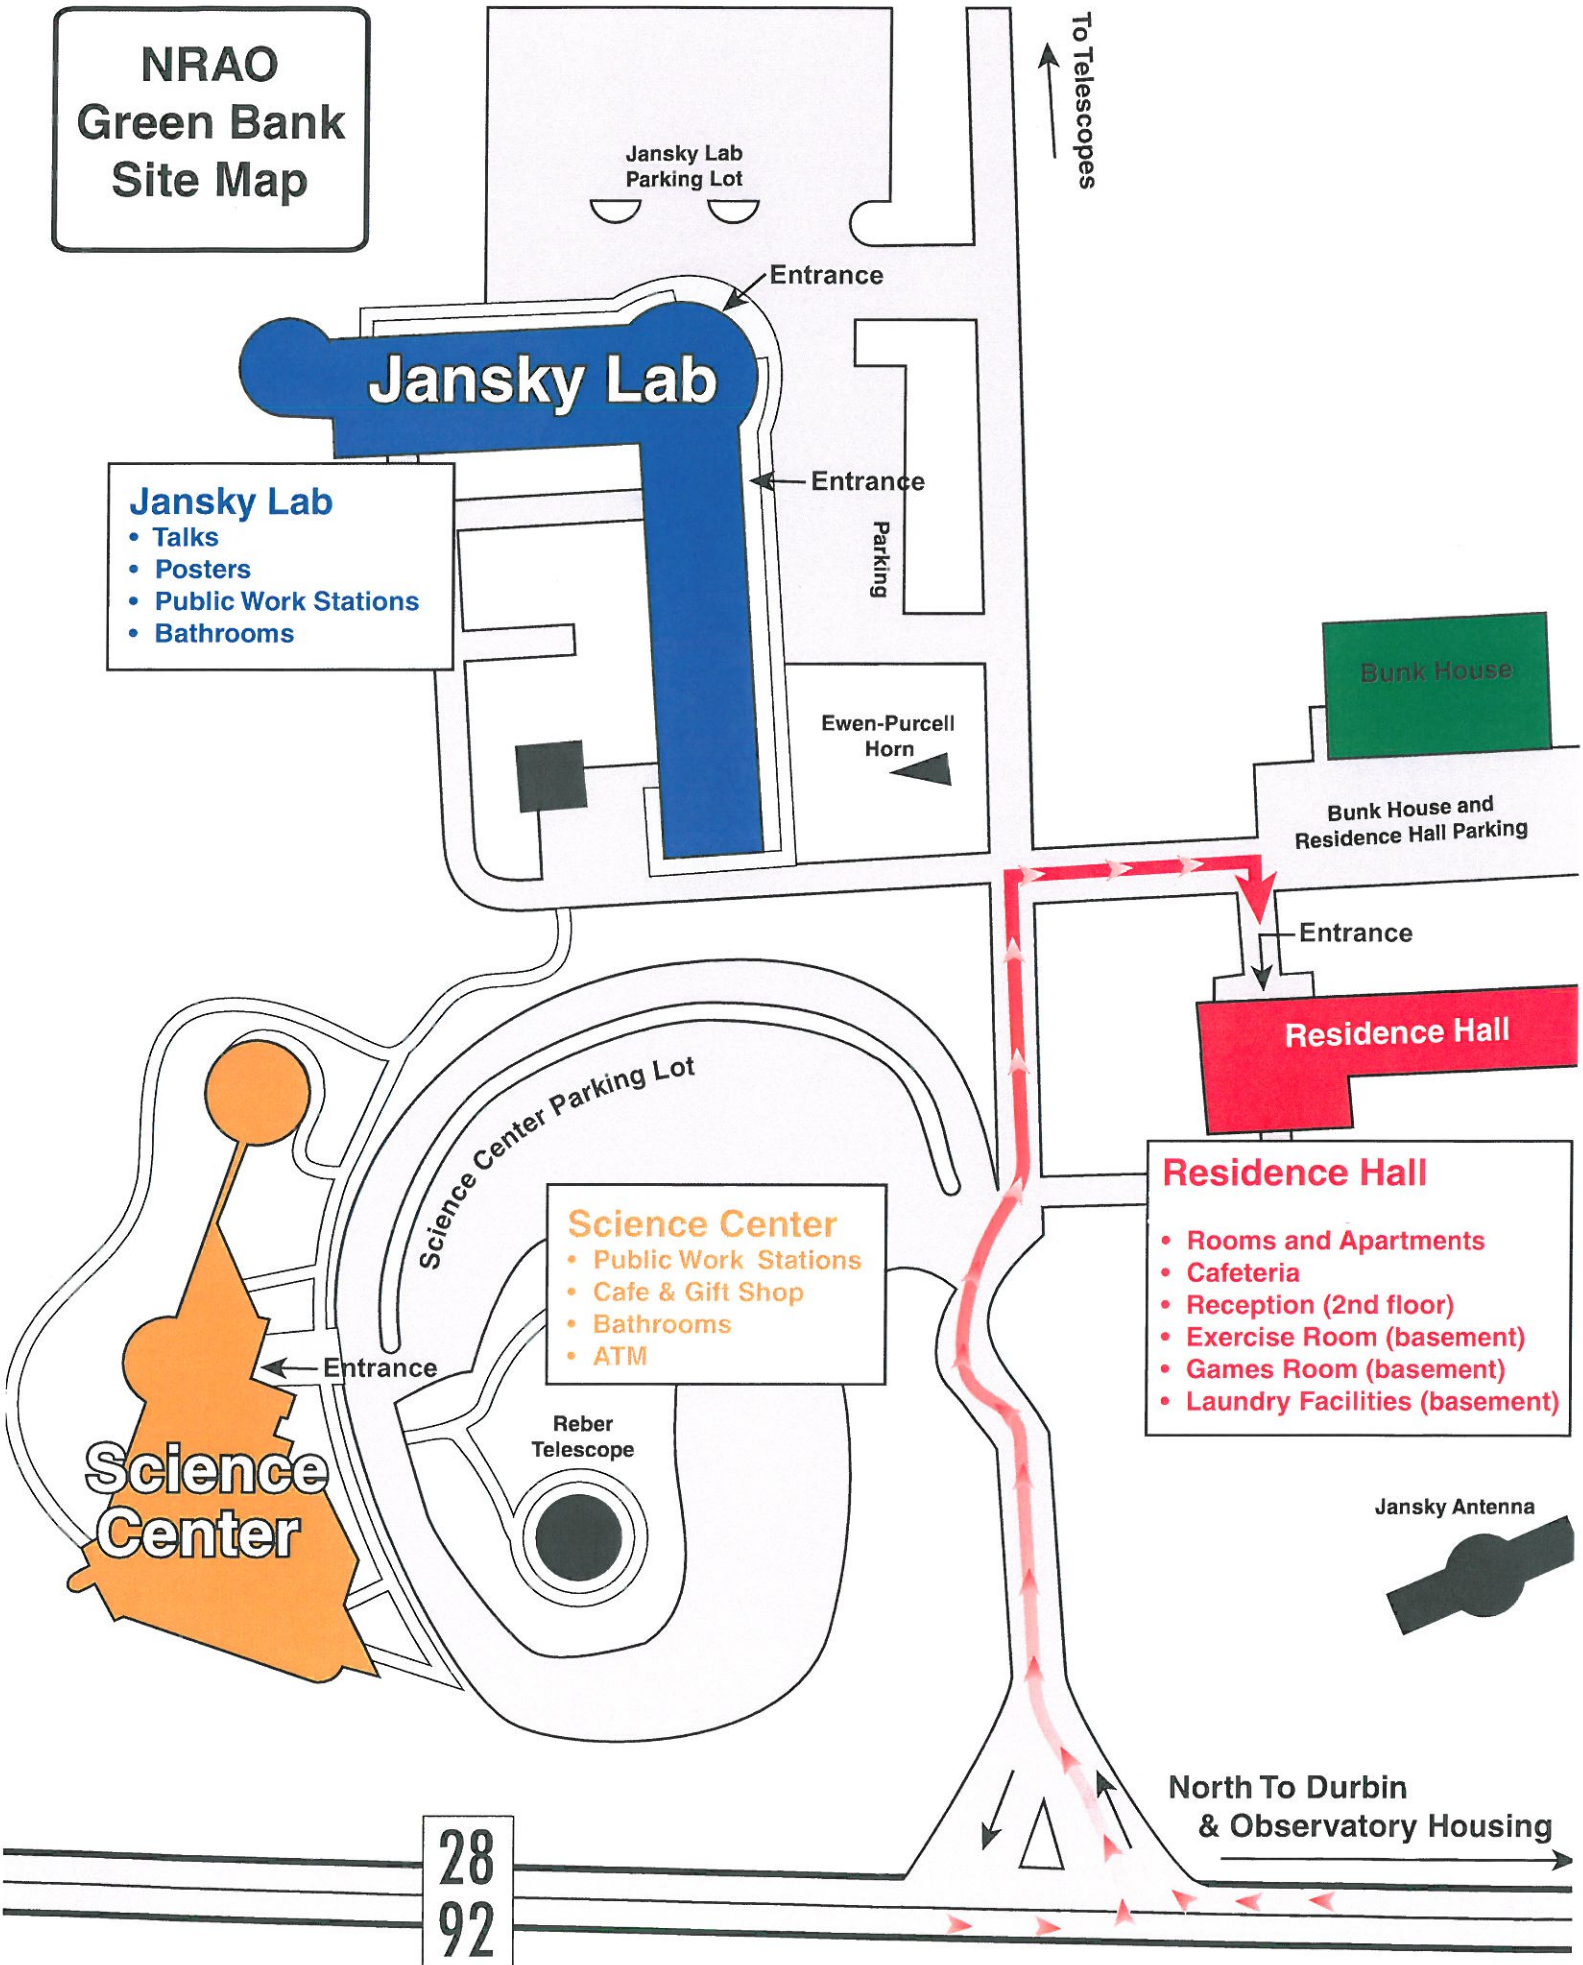

NRAO Green Bank Site Map

Jansky Lab
Parking Lot

To Telescopes

Jansky Lab

Jansky Lab

- Talks
- Posters
- Public Work Stations
- Bathrooms

Entrance

Entrance

Parking

Ewen-Purcell
Horn

Bunk House

Bunk House and
Residence Hall Parking

Entrance

Residence Hall

Residence Hall

- Rooms and Apartments
- Cafeteria
- Reception (2nd floor)
- Exercise Room (basement)
- Games Room (basement)
- Laundry Facilities (basement)

Science Center Parking Lot

Science Center

- Public Work Stations
- Cafe & Gift Shop
- Bathrooms
- ATM

Entrance

Reber
Telescope

Science Center

Jansky Antenna

North To Durbin
& Observatory Housing

28
92

NRAO Main Entrance

Green Bank Science Center

**Science Center
MAIN ENTRANCE**

Science Center Parking Lot

**Jansky Lab
MAIN ENTRANCE**

Jansky Lab Parking Lot