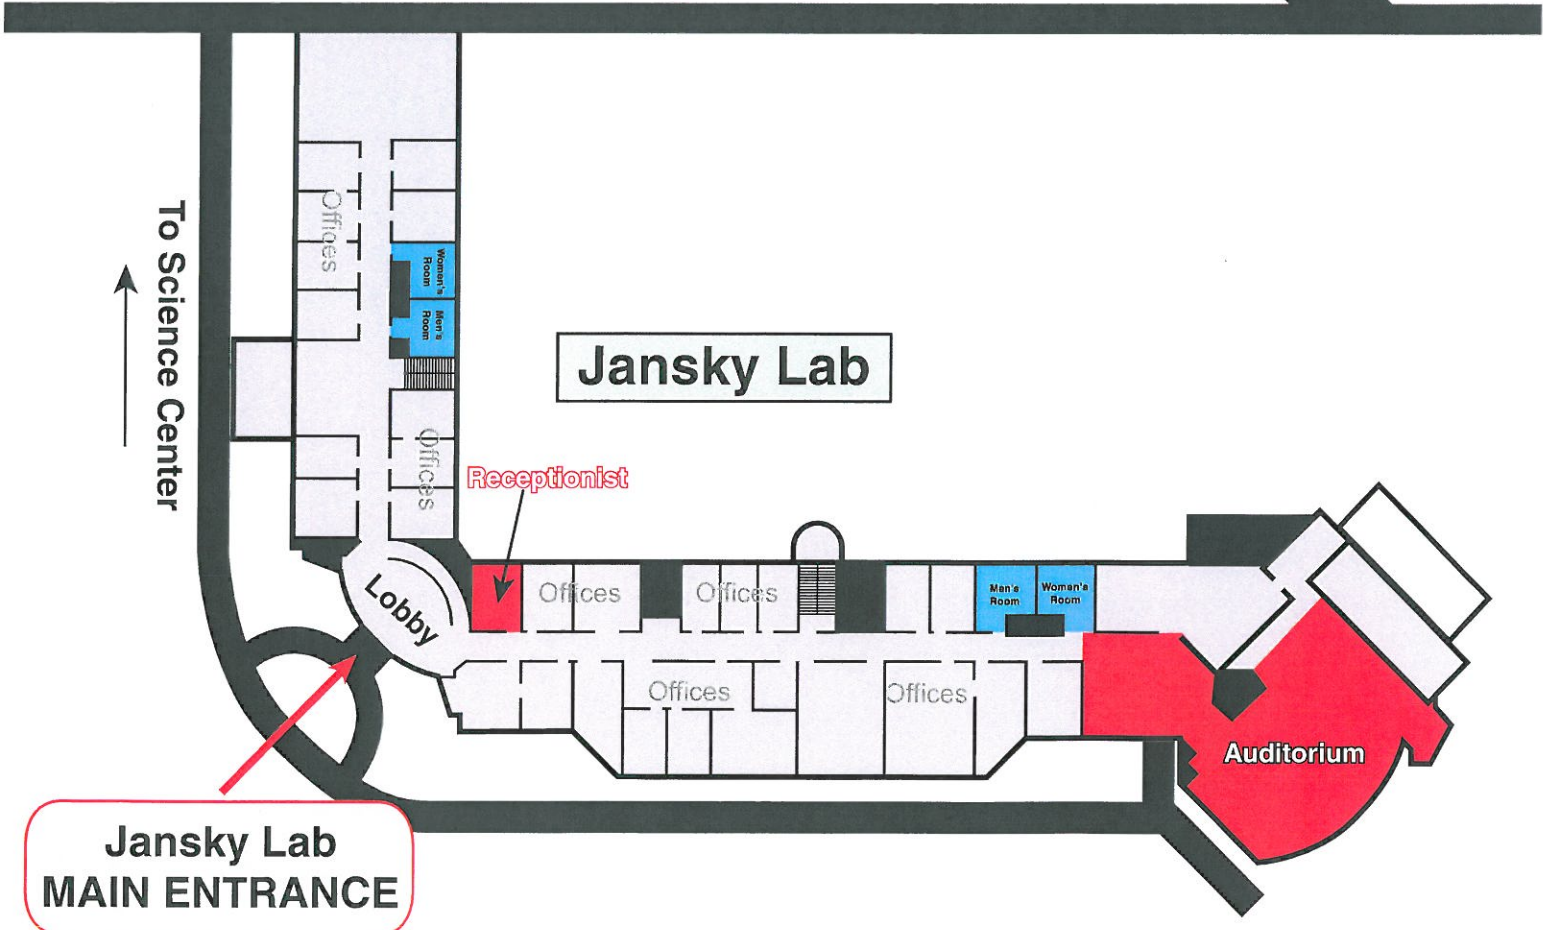

Parking

Ewen-Purcell
Horn

Bunk House

Bunk House and
Residence Hall Parking

Entrance

Residence Hall

Residence Hall

- Rooms and Apartments
- Cafeteria
- Reception (2nd floor)
- Exercise Room (basement)
- Games Room (basement)
- Laundry Facilities (basement)

Science Center Parking Lot

Science Center

- Public Work Stations
- Cafe & Gift Shop
- Bathrooms
- ATM

Entrance

Reber
Telescope

Science Center

Jansky Antenna

North To Durbin
& Observatory Housing

28
92

NRAO Main Entrance

Green Bank Science Center

**Science Center
MAIN ENTRANCE**

Science Center Parking Lot

**Jansky Lab
MAIN ENTRANCE**

Jansky Lab Parking Lot